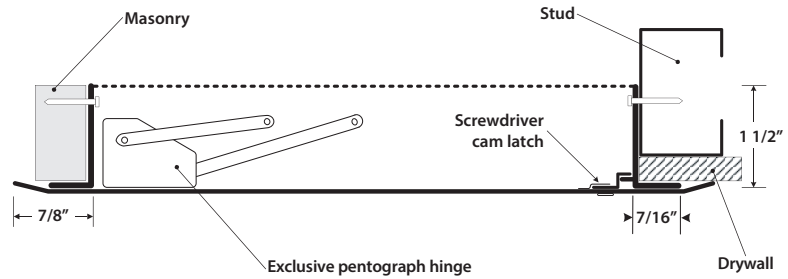

## ACCESS DOOR WITH HIDDEN FLANGE

FOR ALL SURFACE TYPES

## OPTIONS AVAILABLE

- LOCK / LATCH:**
- Key operated cylinder cam latch
  - Hex head cam latch
  - Pinned hex head cam latch
  - Handle operated cam latch
  - Mortise preparation for cylinder
- MATERIAL:**  
Stainless steel 304 #4 (brushed finish)
- GASKETING:**  
Neoprene gasket

## DIMENSIONS AND APPEARANCE

DOOR SIZE W x H INCHES (MM)	NUMBER OF LOCKS	WEIGHT	
		LBS	KG
8 1/4 x 8 1/4 (210 x 210)	1	3	1.4
8 1/4 x 12 (210 x 304)	1	4	1.8
10 x 10 (254 x 254)	1	4	1.8
12 x 12 (304 x 304)	1	6	2.7
14 x 14 (355 x 355)	1	7	3.2
12 x 18 (304 x 457)	1	8	3.6
16 x 16 (406 x 406)	1	9	4.1
18 x 18 (457 x 457)	3	10	4.5
18 x 24 (457 x 609)	4	13	5.9
20 x 20 (508 x 508)	3	13	5.9
22 x 22 (558 x 558)	3	15	6.8
22 x 30 (558 x 762)	5	17	7.7
22 x 36 (558 x 914)	5	19	8.6
24 x 24 (609 x 609)	4	17	7.7
24 x 30 (609 x 762)	5	19	8.9
24 x 36 (609 x 914)	5	24	10.9