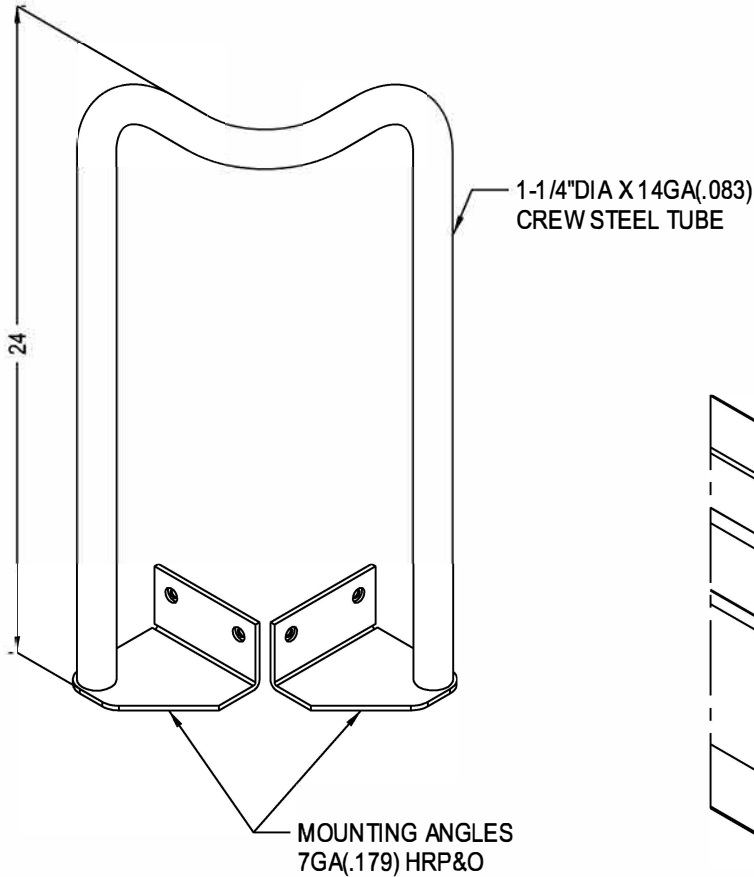

BA-LERH

ROOF HATCH SAFETY LADDER

TOP VIEW

HOLE DRILL DETAIL (TYP)

WELDED CONSTRUCTION
 FINISH: POWDER COAT SAFETY YELLOW

JOB NAME:
 CUSTOMER:

APPROVED BY:
 DATE: