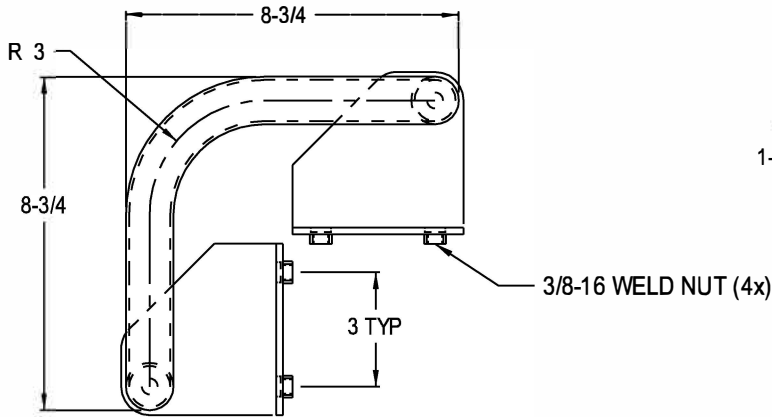

Components

BA-LERH:
Safety Ladder Extension

228 Park Ave S # 76520, New York NY 10003-1502, United States
 www.BestAccessDoors.com | sales@bestaccessdoors.com
 Tel.: 1-800-483-0823 | Fax: 1-888-828-6021

BA-LERH

ROOF HATCH SAFETY LADDER

TOP VIEW

HOLE DRILL DETAIL (TYP)

WELDED CONSTRUCTION
 FINISH: POWDER COAT SAFETY YELLOW

JOB NAME:
 CUSTOMER:

APPROVED BY:
 DATE: