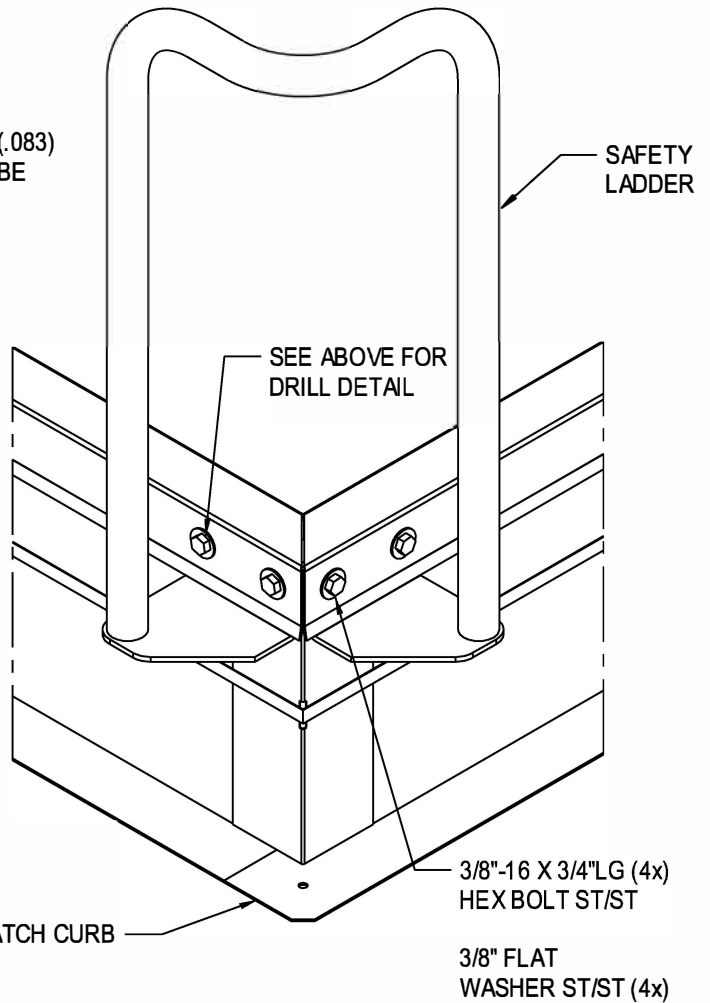

BA-LERH

ROOF HATCH SAFETY LADDER

TOP VIEW

HOLE DRILL DETAIL (TYP)

WELDED CONSTRUCTION
 FINISH: POWDER COAT SAFETY YELLOW

JOB NAME:
 CUSTOMER:

APPROVED BY:
 DATE: