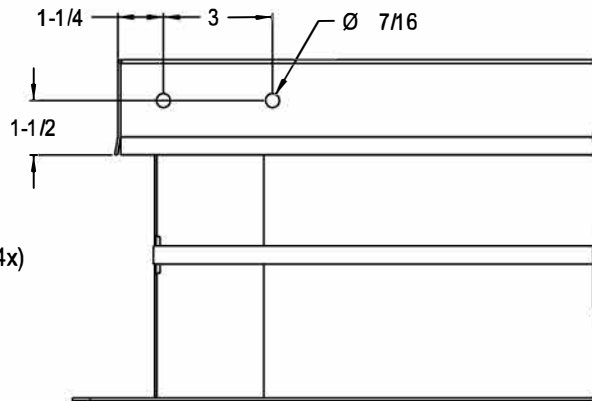

HOLE DRILL DETAIL (TYP)

WELDED CONSTRUCTION
FINISH: POWDER COAT SAFETY YELLOW

JOB NAME:
CUSTOMER:

APPROVED BY:
DATE: